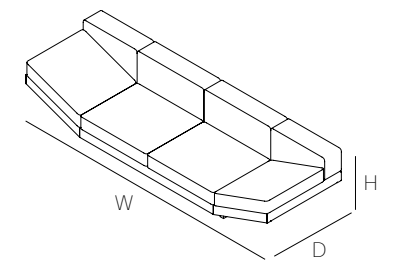

Alat fuses the sofa with the archetypal lounge, making it useful as both while defining itself as something totally reimagined.

DESIGN:
ANDREU CARULLA

ALAT WOOD

It is a variant in the ALAT collection presented in a single dimension, 350cm long. The main structure is made of natural fir wood, without any treatment or protection.

SIZE	REF. 854	
WIDTH	350 CM	138"
DEPTH	110 CM	43"
HEIGHT	72 CM	28"
N.W.	115 KG	

MATERIALS / COLOURS

Iroko

Sunbrella

J236 zinc

Silvertex

4004 ice

9002 carbon

Agora

1003 Bruma

UN/BOX:	1/3
BOX SIZE:	206X116X78 CM 2/ 80X116X78 CM
VOL:	3,300 M3
G.W.:	140 KG

MEDITERRANEAN
OUTDOOR FURNITURE
ALT EMPORDÀ. GIRONA

AVDA. EUROPA 22
POLÍGON INDUSTRIAL
EMPORDÀ INTERNACIONAL
17469 VILAMALLA-SPAIN