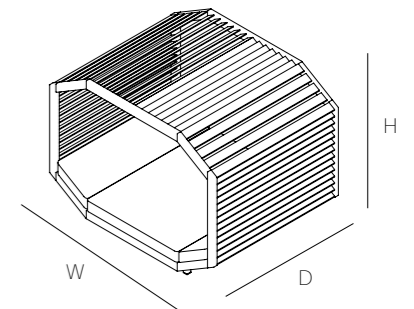

DESIGN:
ANDREU CARULLA

ALAT DAYBED

ALAT DAYBED is a double extra-large lounger with a large canopy, which extends the ALAT collection family.

Structure of aluminum powder coated textured painted, measures of 280x200x210cm. All the exterior of the Daybed ALAT, is made with a blind of fir wood, providing shadows and wefts for sun protection.

SIZE REF. 856

WIDTH	280 CM	110"
DEPTH	206 CM	81"
HEIGHT	204 CM	80"

ESTRUCTURE 1

BOX SIZE:	210X154X60 CM
G.W.:	220 KG

ESTRUCTURE 2

BOX SIZE:	265X40X16 CM
G.W.:	20 KG

BASE CUSHIONS

BOX SIZE:	152X72X85 CM
G.W.:	30 KG