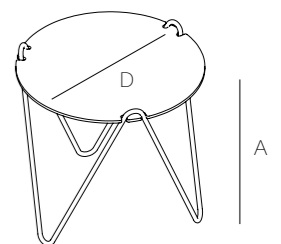

SIZE	REF. 553	
DIAMETER	40 cm	16"
HEIGHT	36 cm	14"
N.W.	2,70 kg	
UN/BOX:	1/1	
BOX SIZE:	42X42X38 cm	
VOL:	0,007 m ³	
G.W.:	3,30 kg	

SIZE	REF. 550	
SET DE MESAS		
N.W.	12 kg	
UN/BOX:	1/1	
BOX SIZE:	62X62X58 cm	
VOL:	0,242 m ³	
G.W.:	13,50 kg	

STACKABLE SIDETABLES

Collection of 3 stackable side tables made from 12mm steel rod, powder coated in the oven with a tabletop in 10mm thick HPL. Easy assembly with no need for tools. Where the structure meets the ground, round corners are protected with nylon feet.

MATERIALS / COLOURS

STEEL FRAME: INOX

11 white

14 mocca

TABLETOP: HPL

41 white

44 beige

MEDITERRANEAN
OUTDOOR FURNITURE

ALT EMPORDÀ. GIRONA

AVDA. EUROPA 22
POLÍGON INDUSTRIAL
EMPORDÀ INTERNACIONAL
17469 VILAMALLA-SPAIN

CONTACT
T.+34 972 52 70 89
INFO@CALMA.CAT
CALMAOUTDOOR.COM

INSTAGRAM:
@CALMAOUTDOOR
#LIFEWITHCALMA

A photograph of three round outdoor tables of different sizes, arranged on a stone patio. The tables have a light-colored top and a dark metal frame with curved legs. They are set against a backdrop of a lush green lawn, a large tree, and a stone wall. The scene is captured from a low angle, looking up at the tables.