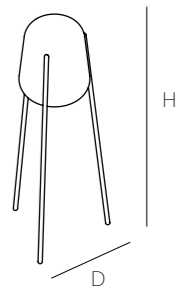

### OUTDOOR LIGHTING

LLUM is Calma's first lamp. It is based on a rotomolded polyethylene balloon, supported by 3 feet of Iroko wood suitable for outdoor use, and incorporates a 4000K LED bulb. It comes in 2 heights: 80 and 120 cm

SIZE	REF. 701	
DIÁMETER	50 CM	20"
HEIGHT	85 CM	33"
N.W.	5,10 KG	

SIZE	REF. 702	
DIÁMETER	60 CM	20"
HEIGHT	120 CM	47"
N.W.	6,4 KG	

### MATERIALS / COLOURS

PE	WOOD
	
21 white natural	53 iroko

UN/BOX:	1/1
BOX SIZE:	52X52X87 CM
VOL:	0,230 M3
G.W.:	6,4 KG

UN/BOX:	1/1
BOX SIZE:	62X62X122 CM
VOL:	0,461 M3
G.W.:	7 KG

## MATERIALS / COLOURS

PE	WOOD
	
21 white natural	53 iroko

SIZE	REF. 703	
DIÁMETER	29 CM	11"
HEIGHT	32 CM	13"
N.W.	2 KG	

UN/BOX:	1/1	
BOX SIZE:	30X30X34 CM	
VOL:	0,03 M2	
G.W.:	2,5 KG	

SIZE	REF. 704	
DIÁMETER	42 CM	17"
HEIGHT	96 CM	38"
N.W.	2,5 KG	