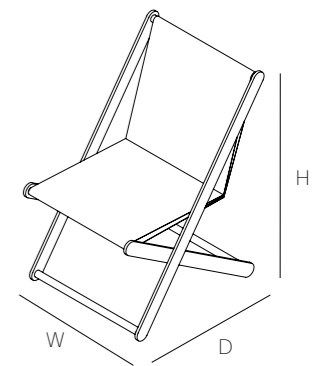

LOLA

calma.

lola

DESIGN: ANDREU CARULLA

DINING CHAIR

Stackable Structure in massive steel rod 12 mm galvanized and powder painted, leg protectors in Nylon, fully adaptable to Sra sys- tem.

SIZE	REF. 643	
WIDTH	48 CM	19"
DEPTH	61 CM	24"
HEIGHT	84 CM	32"
N.W.	8 KG	

MATERIALS / COLOURS

Aluminium

11 white

Batyline Eden

0567 silver

0557 blue

LOLA

Lola, popular, dynamic, courageous and very practical, Sra Lola is the typical lady who seems you have known her your entire life, but inside she is really different. It looks delicate but is very resistant.

DESIGN:
ANDREU CARULLA

UN/BOX:	4/1
BOX SIZE:	69X51X105 CM
VOL:	0,369 M3
G.W.:	34 KG

MEDITERRANEAN
OUTDOOR FURNITURE
ALT EMPORDÀ. GIRONA

AVDA. EUROPA 22
POLÍGON INDUSTRIAL
EMPORDÀ INTERNACIONAL
17469 VILAMALLA-SPAIN