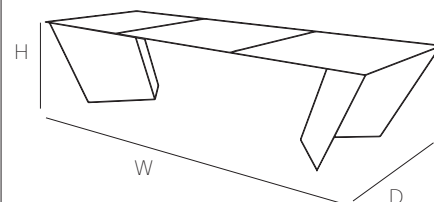

DESIGN:
SERRAYDELARROCHA

TABLE

Angle is an exercise of design where the new material has been the essence and the motivation. SerraydelaRocha highlight that "its geometry has been studied at the structural level to get maximum rigidity in the simplest way, achieving a visual effect of lightness".

MATERIALS / COLOURS / FINISHINGS

Aluminium

Dekton

11 white

ZN Zenit

19 Taupe

GL galema

SIZE	REF. 902	
WIDTH	340 CM	134"
DEPTH	105 CM	41"
HEIGHT	73 CM	30"
N.W.	178 KG	

UN/BOX: 1/5

BOX SIZE: 138X113X8 CM
115X113X8 CM
115X113X8 CM
110X106X54 CM
177X96X32 CM

VOL: 1,507 M3

G.W.: 196 KG

MEDITERRANEAN
OUTDOOR FURNITURE
ALT EMPORDÀ. GIRONA

AVDA. EUROPA 22
POLÍGON INDUSTRIAL
EMPORDÀ INTERNACIONAL
17469 VILAMALLA-SPAIN