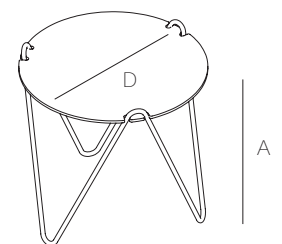

DESIGN:
ANDREU CARULLA

Ref. 551

Ref. 552

Ref. 553

Ref. 550

SIZE	REF. 551	
DIAMETER	60 cm	24"
HEIGHT	56 cm	22"
N.W.	5,40 kg	
UN/BOX:	1/1	
BOX SIZE:	62x62x58 cm	
VOL:	0,242 m ³	
G.W.:	6,60 kg	

SIZE	REF. 552	
DIAMETER	50 cm	20"
HEIGHT	46 cm	18"
N.W.	3,90 kg	
UN/BOX:	1/1	
BOX SIZE:	52X52X48 cm	
VOL:	0,127 m ³	
G.W.:	4,90 kg	

SIZE	REF. 553	
DIAMETER	40 cm	16"
HEIGHT	36 cm	14"
N.W.	2,70 kg	
UN/BOX:	1/1	
BOX SIZE:	42X42X38 cm	
VOL:	0,007 m ³	
G.W.:	3,30 kg	

SIZE	REF. 550	
SET DE MESAS		
N.W.	12 kg	
UN/BOX:	1/1	
BOX SIZE:	62X62X58 cm	
VOL:	0,242 m ³	
G.W.:	13,50 kg	

STACKABLE SIDETABLES

Collection of 3 stackable side tables made from 12mm steel rod, powder coated in the oven with a tabletop in 10mm thick HPL. Easy assembly with no need for tools. Where the structure meets the ground, round corners are protected with nylon feet.

MATERIALS / COLOURS

STEEL FRAME: INOX

11 white

14 mocca

TABLETOP: HPL

41 white

44 beige

MEDITERRANEAN
OUTDOOR FURNITURE