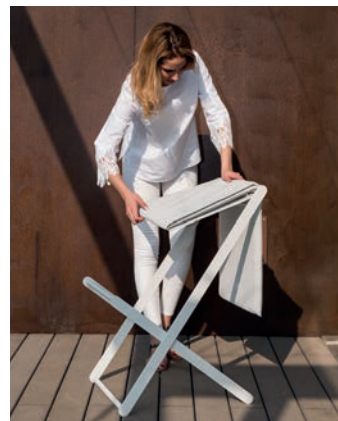

Lola, popular, dynamic, courageous and very practical, Sra Lola is the typical lady who seems you have known her your entire life, but inside she is really different. It looks delicate but is very resistant.

DESIGN:
ANDREU CARULLA

DESIGN: ANDREU CARULLA