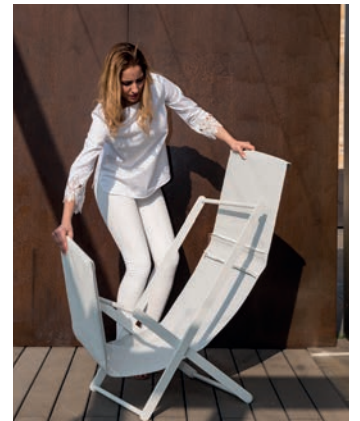

Lola, popular, dynamic, courageous and very practical, Sra Lola is the typical lady who seems you have known her your entire life, but inside she is really different. It looks delicate but is very resistant.

DESIGN:
ANDREU CARULLA

DESIGN: ANDREU CARULLA