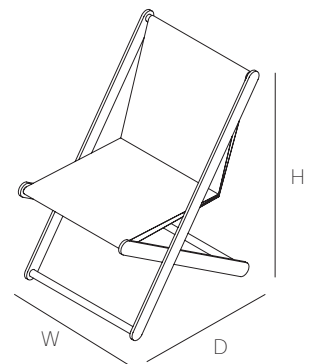

LOLA

calma.

lola

DESIGN: ANDREU CARULLA

DINING CHAIR

Stackable Structure in massive steel rod 12 mm galvanized and powder painted, leg protectors in Nylon, fully adaptable to Sra system.

MATERIALS / COLOURS

Aluminium

11 white

Batyline Eden

0567 silver

0553 blue

SIZE	REF. 643	
WIDTH	48 CM	19"
DEPTH	61 CM	24"
HEIGHT	84 CM	32"
N.W.	8 KG	

UN/BOX:	4/1	
BOX SIZE:	69X51X105 CM	
VOL:	0,369 M3	
G.W.:	34 KG	

Lola, popular, dynamic, courageous and very practical, Sra Lola is the typical lady who seems you have known her your entire life, but inside she is really different. It looks delicate but is very resistant.