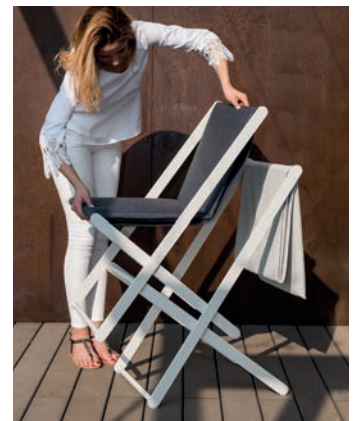

Lola, popular, dynamic, courageous and very practical, Sra Lola is the typical lady who seems you have known her your entire life, but inside she is really different. It looks delicate but is very resistant.

DESIGN:
ANDREU CARULLA

DESIGN: ANDREU CARULLA