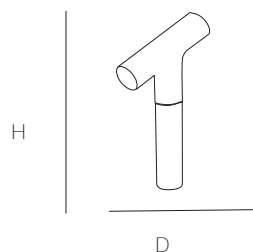

CEILING LAMP

Ceiling hanging ceramic lamp, with direct suspension by cable and wired installation. It incorporates one LED 4,5w of 500 lumens. Suitable for outdoor

SIZE	REF. 722	
DIÁMETER	16 CM	6"
HEIGHT	10 CM	4"
N.W.	0,8 KG	
UN/BOX:	1/1	
BOX SIZE:	23X23X15 CM	
VOL:	0,008 M3	
G.W.:	1,00 KG	

CEILING LAMP

Ceiling hanging ceramic lamp, with direct suspension by cable and wired installation. It incorporates one LED 8,4w of 960 lumens. Suitable for outdoor

SIZE	REF. 723	
WIDTH	16 CM	6"
DEPTH	45,5 CM	18"
HEIGHT	10 CM	4"
N.W.	3 KG	
UN/BOX:	1/1	
BOX SIZE:	50X23X15 CM	
VOL:	0,017 M3	
G.W.:	3,2 KG	

### MATERIALS/COLOURS

Ceramic Structure

BR Brown 95

BG Beige 10

Ceramic wall light, incorporating LED 4,5w of 500 lumens, wired installation. Suitable for outdoor

SIZE	REF. 713	
WIDTH	Ø 10 CM	24"
DEPTH	23 CM	36"
HEIGHT	58 CM	30"
N.W.	5,10 KG	

UN/BOX:	1/1	
BOX SIZE:	15X28X63 CM	
VOL:	0,026 M3	
G.W.:	5,50 KG	

SIZE	REF. 714	
WIDTH	Ø 10 CM	24"
DEPTH	35 CM	36"
HEIGHT	65 CM	30"
N.W.	6,10 KG	

UN/BOX:	1/1	
BOX SIZE:	15X40X70 CM	
VOL:	0,042 M3	
G.W.:	6,50 KG	