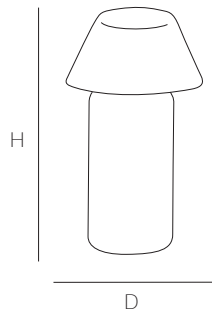

Ceramic structure lamp that incorporates LED 2,6w of 315 lumens, "one" touch ignition and USB recharge included. Suitable for outdoors.

SIZE	REF. 720	
DIÁMETER	16 CM	6"
HEIGHT	32 CM	12"
N.W.	0,8 KG	

UN/BOX:	1/1	
BOX SIZE:	23X23X40 CM	
VOL:	0,02 M3	
G.W.:	2,8 KG	

MATERIALS/COLOURS

Ceramic Structure

BR Brown 95

BG Beige 10

WALL LAMP

Ceramic wall light, incorporating LED 4,5w of 500 lumens, wired installation. Suitable for outdoor

SIZE	REF. 721	
DIÁMETER	16 CM	6"
HEIGHT	10 CM	4"
N.W.	0,8 KG	
UN/BOX:	1/1	
BOX SIZE:	23X23X15 CM	
VOL:	0,008 M3	
G.W.:	1,00 KG	

CEILING LAMP

Ceiling hanging ceramic lamp, with direct suspension by cable and wired installation. It incorporates one LED 4,5w of 500 lumens. Suitable for outdoor

SIZE	REF. 722	
DIÁMETER	16 CM	6"
HEIGHT	10 CM	4"
N.W.	0,8 KG	
UN/BOX:	1/1	
BOX SIZE:	23X23X15 CM	
VOL:	0,008 M3	
G.W.:	1,00 KG	

### MATERIALS/COLOURS

Ceramic Structure

BR Brown 95

BG Beige 10

Ceramic wall light, incorporating LED 4,5w of 500 lumens, wired installation. Suitable for outdoor

SIZE	REF. 713	
WIDTH	Ø 10 CM	24"
DEPTH	23 CM	36"
HEIGHT	58 CM	30"
N.W.	5,10 KG	