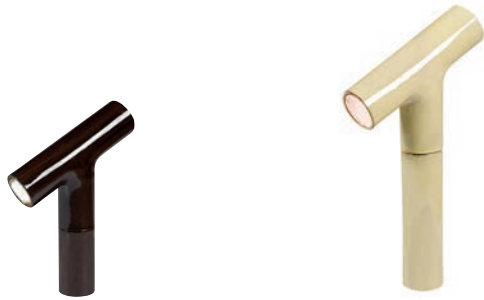

tub Y

DESIGN: ANDREU CARULLA

LIGHT BULB

MATERIALS/COLOURS

Ceramic Structure

BR Brown 95

BG Beige 10

Ceramic wall light, incorporating LED 4,5w of 500 lumens, wired installation. Suitable for outdoor

SIZE	REF. 713	
WIDTH	Ø 10 CM	24"
DEPTH	23 CM	36"
HEIGHT	58 CM	30"
N.W.	5,10 KG	

UN/BOX:	1/1	
BOX SIZE:	15X28X63 CM	
VOL:	0,026 M3	
G.W.:	5,50 KG	

SIZE	REF. 714	
WIDTH	Ø 10 CM	24"
DEPTH	35 CM	36"
HEIGHT	65 CM	30"
N.W.	6,10 KG	

UN/BOX:	1/1	
BOX SIZE:	15X40X70 CM	
VOL:	0,042 M3	
G.W.:	6,50 KG